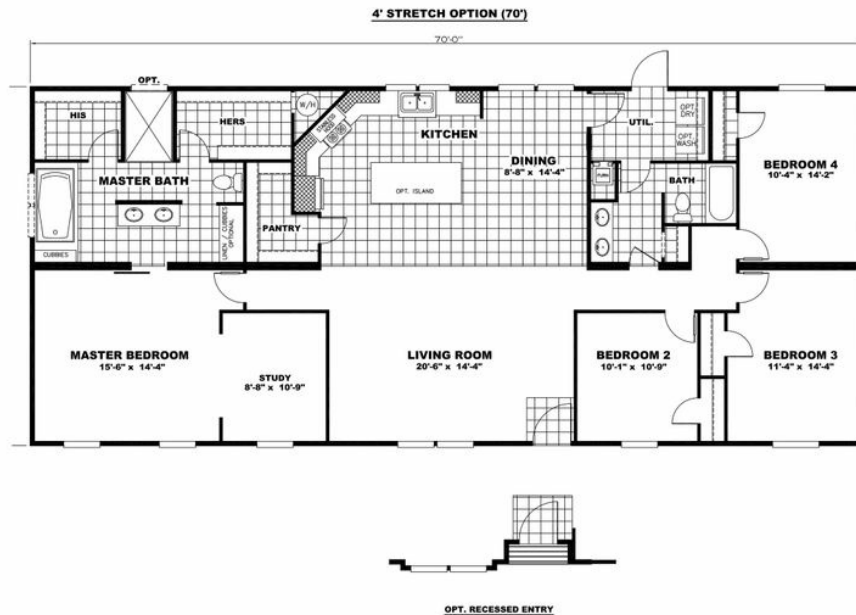

MONROE Model number: 37VLV32664AH19

4 beds • 2 baths • 2112 sq.ft. • 32' width • 66' depth

Our home building facilities invest in continuous product and process improvements. Plans, dimensions, features, materials, specifications and availability are subject to change without notice or obligation. Renderings and floor plans are representative likenesses of our homes and may differ from the actual homes. We invite you to tour a Home Center near you and inspect the highest value in quality housing available or call (731) 427-3387 to speak with a Home Consultant. Copyright 2017, CMH. All rights reserved.

<https://www.claytonofjackson.com>

**CLAYTON HOMES-
JACKSON**

1156 SOUTH HIGHLAND
JACKSON, TN 38301

Monday - Thursday: 9am to 6pm
Friday: 9am to 6pm
Saturday: 9am to 5pm
Sunday: Closed

(731) 427-3387